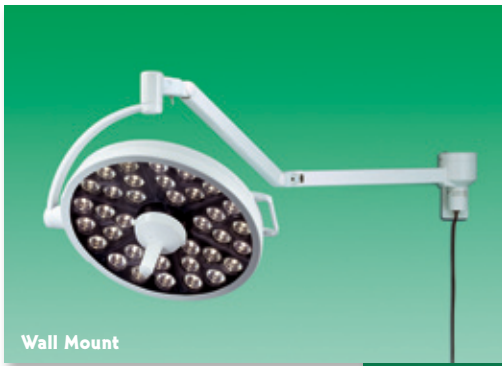

MI 1000 SURGERY LIGHT

Introducing A Bright New Line — THE MI LED SERIES

- Very Low Heat
- High Efficiency — Half the Electric Consumption of Standard Halogen Lights
- Long Life L.E.D.s
- 4300° Kelvin Color Temperature
- 65,000 Lux (6,000 foot candles)
- Available in a Variety of Mounting Options
- 5-Stage Dimming and On/Off Switch Controlled from the Sterilizable Handle

Green Technology  for a Healthier World

Available Mounting Options

Wall Mount

Portable

Dual Ceiling

Single Ceiling

Single Trolley Ceiling Track Mounting*

*Ceiling Tracks Sold Separately