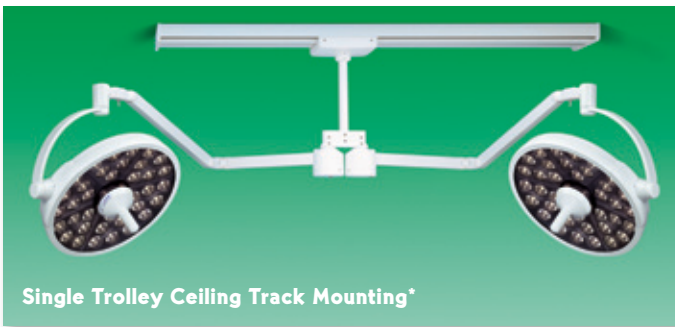

MI 1000 SURGERY LIGHT

Introducing A Bright New Line — THE MI LED SERIES

- Very Low Heat
- High Efficiency — Half the Electric Consumption of Standard Halogen Lights
- Long Life L.E.D.s
- 4300° Kelvin Color Temperature
- 65,000 Lux (6,000 foot candles)
- Available in a Variety of Mounting Options
- 5-Stage Dimming and On/Off Switch Controlled from the Sterilizable Handle

Green Technology  for a Healthier World

Available Mounting Options

Wall Mount

Portable

Dual Ceiling

Single Ceiling

Single Trolley Ceiling Track Mounting*

*Ceiling Tracks Sold Separately