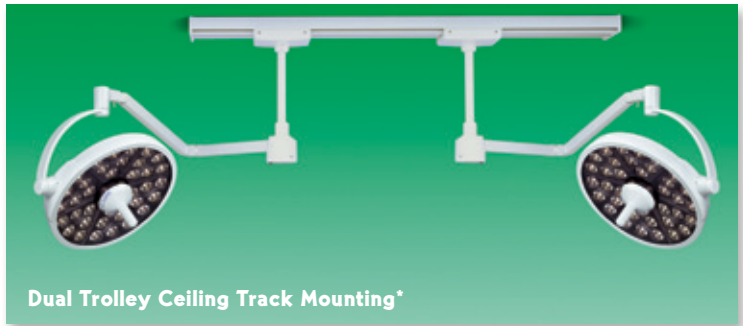

MI 1000 SURGERY LIGHT

Introducing A Bright New Line — THE MI LED SERIES

- Very Low Heat
- High Efficiency — Half the Electric Consumption of Standard Halogen Lights
- Long Life L.E.D.s
- 4300° Kelvin Color Temperature
- 65,000 Lux (6,000 foot candles)
- Available in a Variety of Mounting Options
- 5-Stage Dimming and On/Off Switch Controlled from the Sterilizable Handle

Green Technology  for a Healthier World

Available Mounting Options

Wall Mount

Portable

Dual Ceiling

Single Ceiling

Single Trolley Ceiling Track Mounting*

*Ceiling Tracks Sold Separately