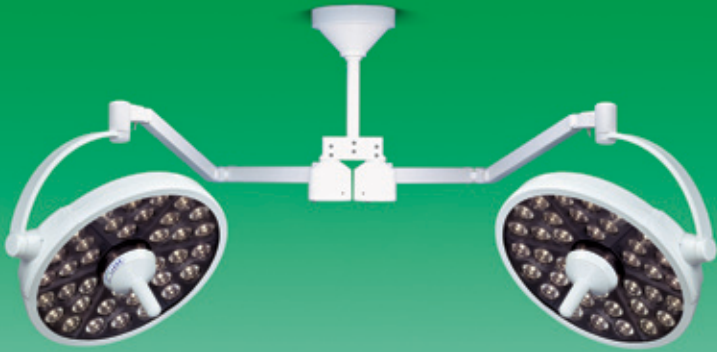

MI 1000 SURGERY LIGHT

Introducing A Bright New Line — THE MI LED SERIES

- Very Low Heat
- High Efficiency — Half the Electric Consumption of Standard Halogen Lights
- Long Life L.E.D.s
- 4300° Kelvin Color Temperature
- 65,000 Lux (6,000 foot candles)
- Available in a Variety of Mounting Options
- 5-Stage Dimming and On/Off Switch Controlled from the Sterilizable Handle

Green Technology  for a Healthier World

Available Mounting Options

Wall Mount

Portable

Dual Ceiling

Single Ceiling

Single Trolley Ceiling Track Mounting*

*Ceiling Tracks Sold Separately

Dual Trolley Ceiling Track Mounting*

**MEDICAL
ILLUMINATION**
INTERNATIONAL

WHERE ILLUMINATION GOES GREEN

547 Library Street San Fernando, CA 91340 USA

(818) 838-3025 (800) 831-1222 (U.S.A.)

Fax (818) 838-3725