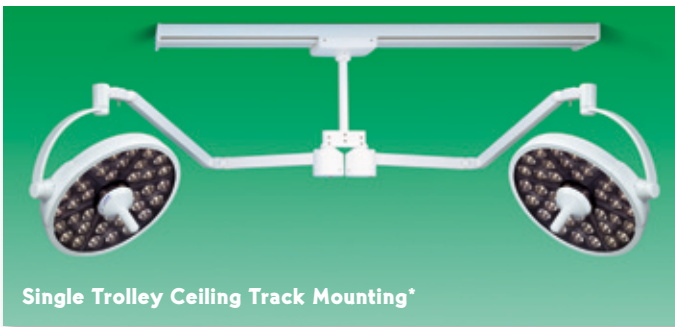

**MJ1000**

**Available Mounting Options**

Wall Mount

Portable

Dual Ceiling

Single Ceiling

Single Trolley Ceiling Track Mounting\*

\*Ceiling Tracks Sold Separately

Dual Trolley Ceiling Track Mounting\*

**MEDICAL  
ILLUMINATION**  
INTERNATIONAL  
WHERE ILLUMINATION GOES GREEN

547 Library Street San Fernando, CA 91340 USA  
(818) 838-3025 (800) 831-1222 (U.S.A.)  
Fax (818) 838-3725  
[www.medillum.com](http://www.medillum.com)