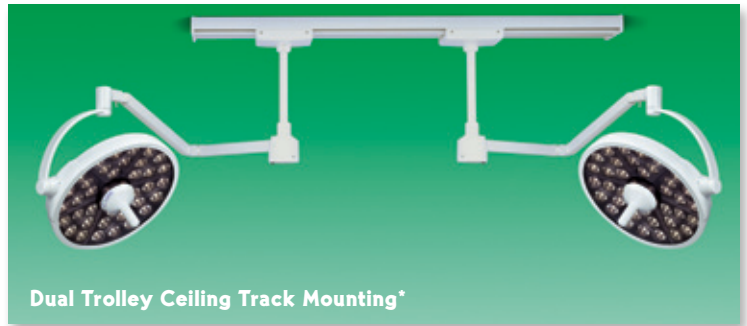

**MJ1000**

**Available Mounting Options**

Wall Mount

Portable

Dual Ceiling

Single Ceiling

Single Trolley Ceiling Track Mounting\*

\*Ceiling Tracks Sold Separately

Dual Trolley Ceiling Track Mounting\*

**MEDICAL  
ILLUMINATION**  
INTERNATIONAL  
WHERE ILLUMINATION GOES GREEN

547 Library Street San Fernando, CA 91340 USA  
(818) 838-3025 (800) 831-1222 (U.S.A.)  
Fax (818) 838-3725  
[www.medillum.com](http://www.medillum.com)