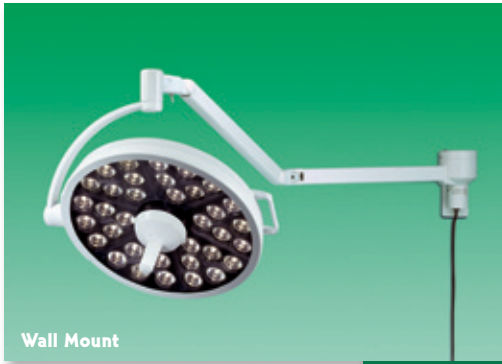

**MJ1000**

**Available Mounting Options**

Wall Mount

Portable

Dual Ceiling

Single Ceiling

Single Trolley Ceiling Track Mounting\*

\*Ceiling Tracks Sold Separately

Dual Trolley Ceiling Track Mounting\*

**MEDICAL  
ILLUMINATION**  
INTERNATIONAL  
WHERE ILLUMINATION GOES GREEN

547 Library Street San Fernando, CA 91340 USA  
(818) 838-3025 (800) 831-1222 (U.S.A.)  
Fax (818) 838-3725  
[www.medillum.com](http://www.medillum.com)