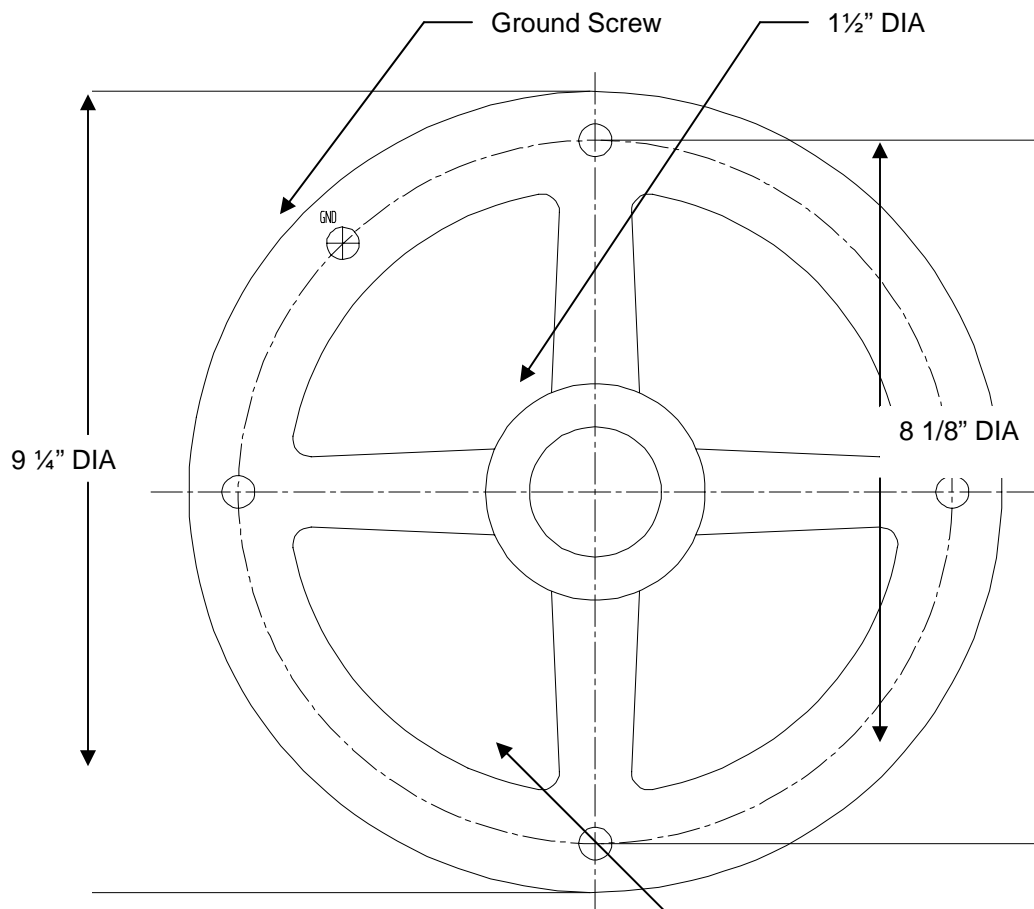

Please refer to Pre-Install Guide or Installation Manual for mounting and electrical requirements.

3/8" DIA (4 PLACES)
Use 5/16" DIA. mounting
bolts, grade 5 or higher.

547 Library St, San Fernando, CA 91340